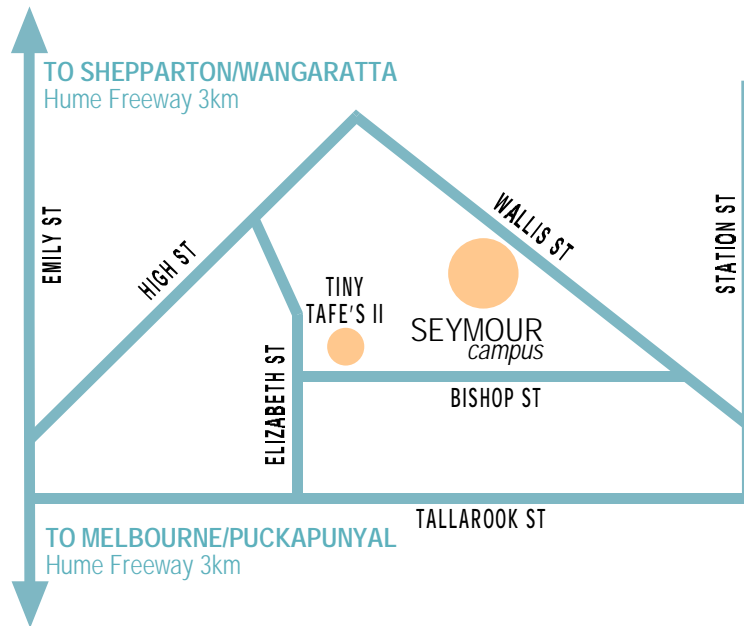

Goulburn Ovens

Institute of TAFE

Seymour Campus
Wallis Street,
Seymour 3663
Phone (03) 5735 2444
TTY (03) 5735 2487
Fax (03) 5735 2441

Seymour Campus

location map

site map